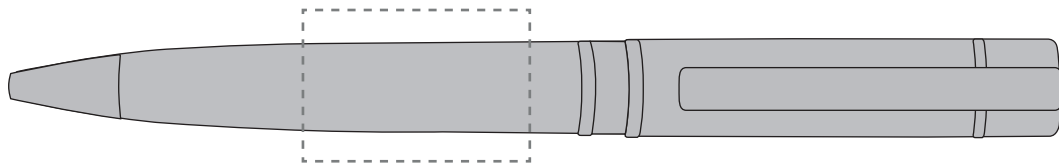

Your Ref:	Quantity:	Product Code: TPC780601
Our Ref:	Version: 1	Product Colour: SILVER

**PRINTING CONCERNS:**

We stock this item in the following colours

**PANTONE REFERENCE(S)**

● Colour 1

ARTWORK SCALE 100%

ARTWORK SCALE 100%

Front Print Area:  
30mm x 20mmProduct Image for visualisation  
- colours may vary**The dashed line is to demonstrate print area and will not appear on your printed item****PLEASE NOTE:**